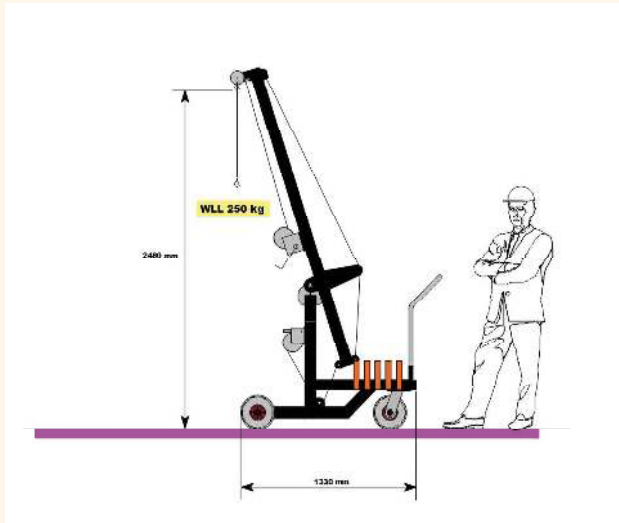

## OVERVIEW

The Cannon is a compact and ultra-lightweight lifting tool for installation professionals, offering impressive reach and wire-mounted flexibility — ideal for fast, precise, and agile placement of glass, window frames, and tiles. Thanks to its low weight, The Cannon can be carried by one person and fits easily into a small Caddy van.

### KEY FEATURES

Lifts up to 250 kg, compact design, fits in a small van, easy to transport and operate by one person, ideal for precise glass installation.

### BENEFITS

Lightweight and ergonomic design prevents back strain, enhances working comfort and joy, improves efficiency,

+31 (0)85-0270020

info@gevelridder.nl

www.gevelridder.com

Provincialeweg 4-09  
Kapel Avezaath - Netherlands

# TECHNICAL SPECIFICATIONS

technical characteristics	Type
Dimensions	Height 1130 mm, width 1330 mm, depth 800 mm
Material	high-grade aluminium
Color	Black/orange
Weight	39 kg (cart) 19 kg (boom)
Maximum lifting height	2480 mm
Maximum reach	1150 mm
Working Load Limit	75 / 250 kg
Ballast	10 x 9 kg