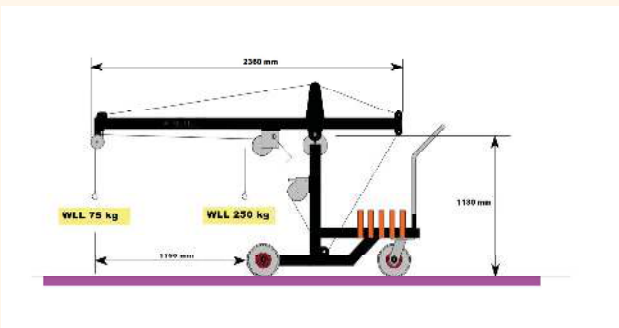

## OVERVIEW

The Cannon is a compact and ultra-lightweight lifting tool for installation professionals, offering impressive reach and wire-mounted flexibility — ideal for fast, precise, and agile placement of glass, window frames, and tiles. Thanks to its low weight, The Cannon can be carried by one person and fits easily into a small Caddy van.

### KEY FEATURES

Lifts up to 250 kg, compact design, fits in a small van, easy to transport and operate by one person, ideal for precise glass installation.

# TECHNICAL SPECIFICATIONS

technical characteristics	Type
Dimensions	Height 1130 mm, width 1330 mm, depth 800 mm
Material	high-grade aluminium
Color	Black/orange
Weight	39 kg (cart) 19 kg (boom)
Maximum lifting height	2480 mm
Maximum reach	1150 mm
Working Load Limit	75 / 250 kg
Ballast	10 x 9 kg